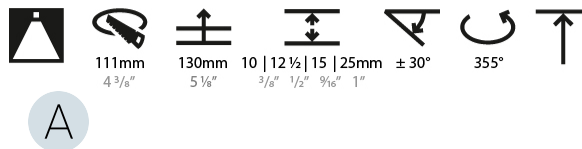

PHYSICAL

Shape: Round
Diameter (mm): 107
Diameter (in): 4 3/16
Height (mm): 112
Height (in): 4 7/16
Ceiling Thickness (mm): 10 / 12.5 / 15 / 25
Ceiling Thickness (in): 3/8 or 1/2 or 9/16 or 1
Min. Recessing Depth (mm): 130
Min. Recessing Depth (in): 5 1/8
Light Distribution: Adjustable / Downlight
Weight (kg): 0.596
Weight (lbs): 1.31
Fixture Finish: SSR / BKV / CWI / CRY / HAB / UFT / ITA / RUA / FTG / MYG / LOD / PUS / FRO / FUP / KIA / POP / BLS / SPG / MEY / GOH / GUM / CHC / COM / ABZ / JAG / OBR / MOS / ROR
Fixture Material: Aluminum Die Cast
Cut-out Measurements: Ø 111mm / 4 3/8"
Upon Request: Unique Ceiling Thickness

ELECTRICAL

Lamp Type: LED (Zhaga Standard)
Input Wattage (W): 13.2 / 16.5
Total Output Wattage (W): 12.1 / 14.7
Dimming: Tri-Mode (Non-Dimming and Phase Dimming (120Vac only) and 0-10V Dimming)
Driver Included: No
Driver Location: Recessed Housing
Driver Type: Constant Current - Universal
Driver Class: Class 2
Housing: See components
Input Voltage (V): 120 - 277
Constant Current (MA): 350

LED

Number of LEDs: 1
Color Temperature (°K): 2700 / 3000 / 3500 / 4000
Max. Delivered Lumen (lm): 850 / 950 / 1019 / 1040
Nominal Lumen (lm): 960 / 1070 / 1156 / 1180
CRI: >90 CRI
Lamp Life (hrs): 50000
Upon Request: RGB-W Tunable White Special Color Temperature Special LED

OPTICAL

Reflector: 10
Adjustability: Rotational 355°; Tilt 30°
Upon Request: Special Beam Angles

RATINGS AND CERTIFICATIONS